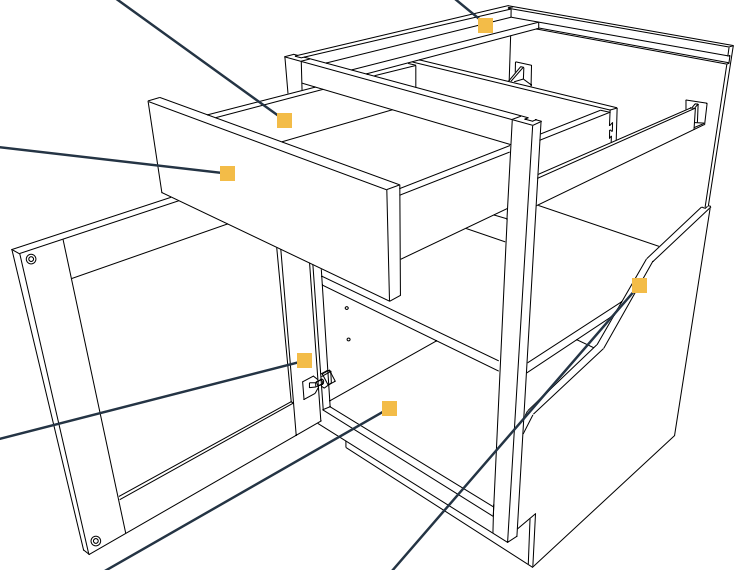

Hinges

Blum® softclose COMPACT BLUMOTION hinges close silently every time and have been certified tested to open and close 25,000 times. 6-way adjustability offers easy adjustments over a lifetime of use.

Cabinet Interior

6 Square Cabinets uses 30-g melamine for cabinet interiors. Melamine wipes clean, is extremely durable, and will not absorb moisture.

All Plywood Box

6 Square Cabinets offers premium plywood 1/2" sides, 3/8" full-height cabinet back panel and 3/4" full depth shelves. Plywood weighs less, provides additional strength and offers more holding power compared to particleboard.